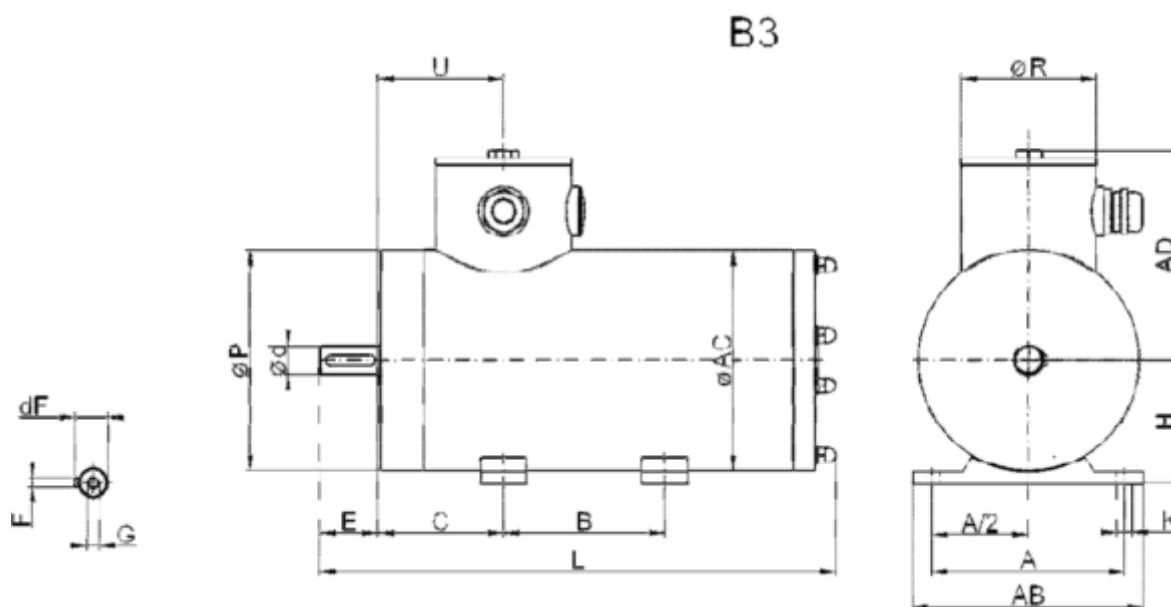

Article number: 25560001861270

Description: BEGE stainless steel AC motor EBS71K-6 IEC71 B3  
0,18KW 900 rpm 3x230/400V 50HZ IP69K PTC

## Measures

A = 112	E = 30	Ød = 14
A/2 = 56	F = 5	ØR = 76
AB = 140	G = M5	
AC = 134	H = 71	
AD = 129	K = 7	
B = 90	L = 253	
C = 45	P = 134	
dF = 16	U = 118	